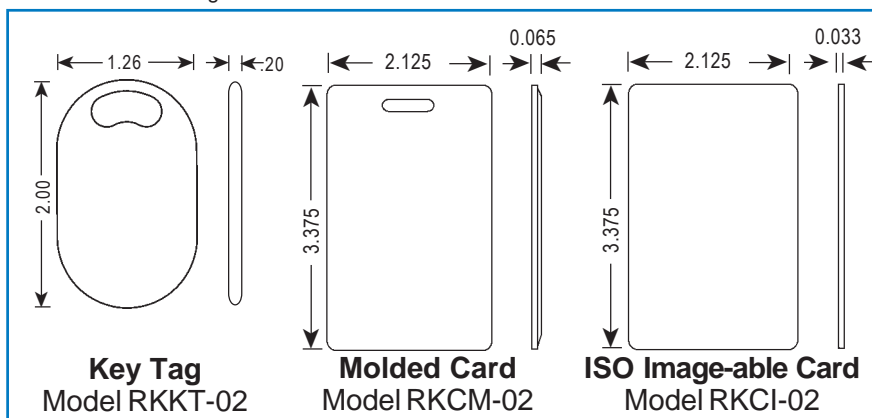

# RADIO KEY® RK-WL - SPECIFICATIONS

All dimensions in drawings are indicated in inches.

**Proximity Reader**  
Model RK-WL

**Key Tag**  
Model RKKT-02

**Molded Card**  
Model RKCM-02

**ISO Image-able Card**  
Model RKCI-02

## PHYSICAL

	Proximity Reader	Key Tag	Molded Card	ISO Image-able Card
Depth	1.20" (3.05 cm)	0.20" (0.50 cm)	0.065" (0.17 cm)	0.033" (0.08 cm)
Width	12.0" (30.48 cm)	1.26" (3.20 cm)	2.125" (5.40 cm)	2.125" (5.40 cm)
Height	12.0" (30.48 cm)	2.00" (5.00 cm)	3.375" (8.57 cm)	3.375" (8.57 cm)
Weight	22.0 oz. (0.62 kg)	0.25 oz. (7.20 gm)	0.39 oz. (11.16 gm)	0.20 oz. (5.67 gm)
Material	ABS	ABS	ABS	PVC
Color	Black-Std; (Beige-opt.)	Black	White	White