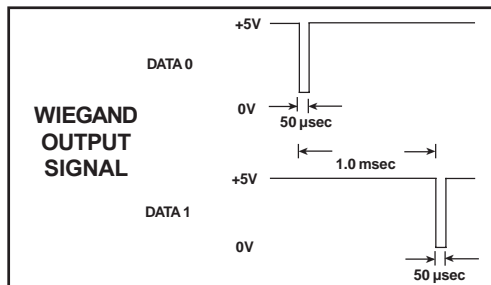

ENVIRONMENT

Access Control Unit and Card/Key Tag	
Ambient Temperature	-40° to +70°C (-40° to +158°F)
Humidity	0 to 100%
NOTE: Two or more RK-WL readers must be mounted at least eight feet apart.	

OPERATIONAL

Transmit Frequency	125 kHz
Card/Key Tag Operation	Passive
Reading Distance	Molded Card: Up to 36" (91.44 cm); Key Tag and ISO Card: Up to 26" (66.04 cm)
Maximum read range is achieved under ideal conditions. Many installations will yield shorter read ranges. Earth ground and regulated DC power are required for the best performance.	

This product complies with Part 15 of the Class B FCC Rules.

WARRANTY (U.S. and Canadian)

"This product is warranted against defects in materials and workmanship for a period of 2 years from the date of purchase. Secura Key shall, at its option, either replace or repair this product, if returned to us freight prepaid within the warranty period. This warranty does not include freight, taxes, duties, or installation expenses. THE WARRANTY SET FORTH ABOVE IS EXCLUSIVE AND NO OTHER WARRANTY, WHETHER WRITTEN OR ORAL, IS EXPRESSED OR IMPLIED. SECURA KEY SPECIFICALLY DISCLAIMS ANY IMPLIED WARRANTIES OR MERCHANTABILITY AND FITNESS FOR A PARTICULAR PURPOSE. The remedies provided herein are the buyers' sole and exclusive remedies. In no event shall Secura Key be liable for direct, indirect, special, incidental or consequential damages (including loss of profits), whether based on contract, tort or any other legal theory." Contact Secura Key for Card/Tag and Export Warranty Policies.

DISTRIBUTED BY:

20301 NORDHOFF STREET
CHATSWORTH, CA 91311
PHONE (818) 882-0020 FAX (818) 882-7052
TOLL-FREE (800) 891-0020
Website: www.securakey.com
E-mail: mail@securakey.com