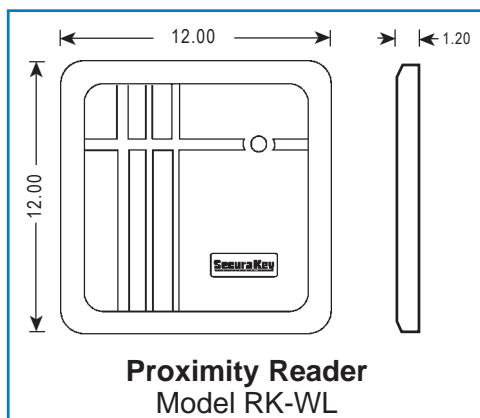

RADIO KEY® RK-WL - SPECIFICATIONS

All dimensions in drawings are indicated in inches.

Proximity Reader
Model RK-WL